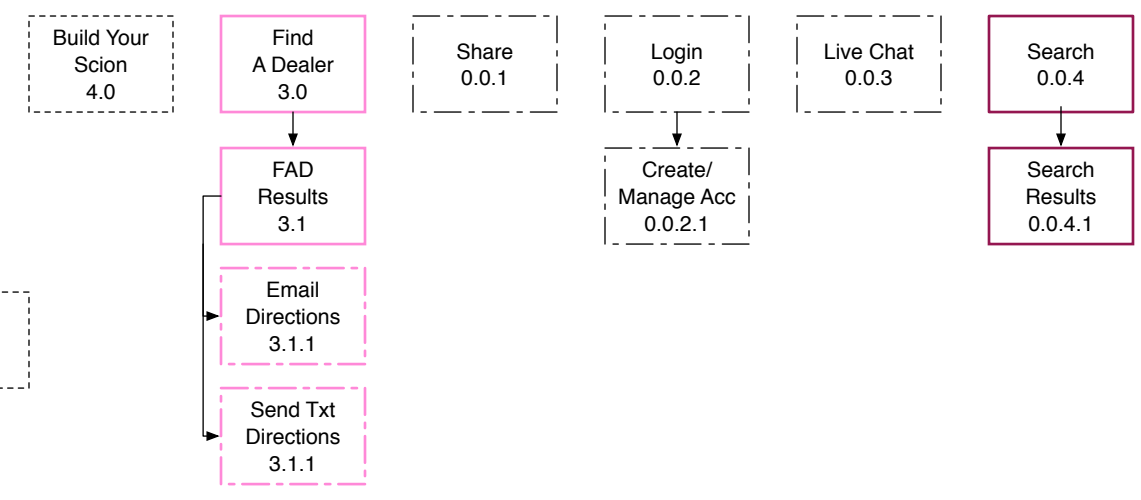

Utility Navigation

tC, xB, xD, iQ, FR-S

Key

Template Types

- 1. Marquee w/ Subs [Homepage]
- 2. Vehicle Anchor Page
- 3. 360° Gallery & Color Selector
- 4. Gallery
- 5. Accessories
- 6. Table Data
- 7. 3 Column Box Rows
- 8.1 2 Column: Wide Right
- 8.2 2 Column: Wide Left
- 9. Search Results
- 10. Compare
- 11. Find A Dealer
- 12. Pre-Owned
- Custom Non-Templated

Page Types/States

- External Page
- Modal Window

Footer Navigation*

Footer Navigation