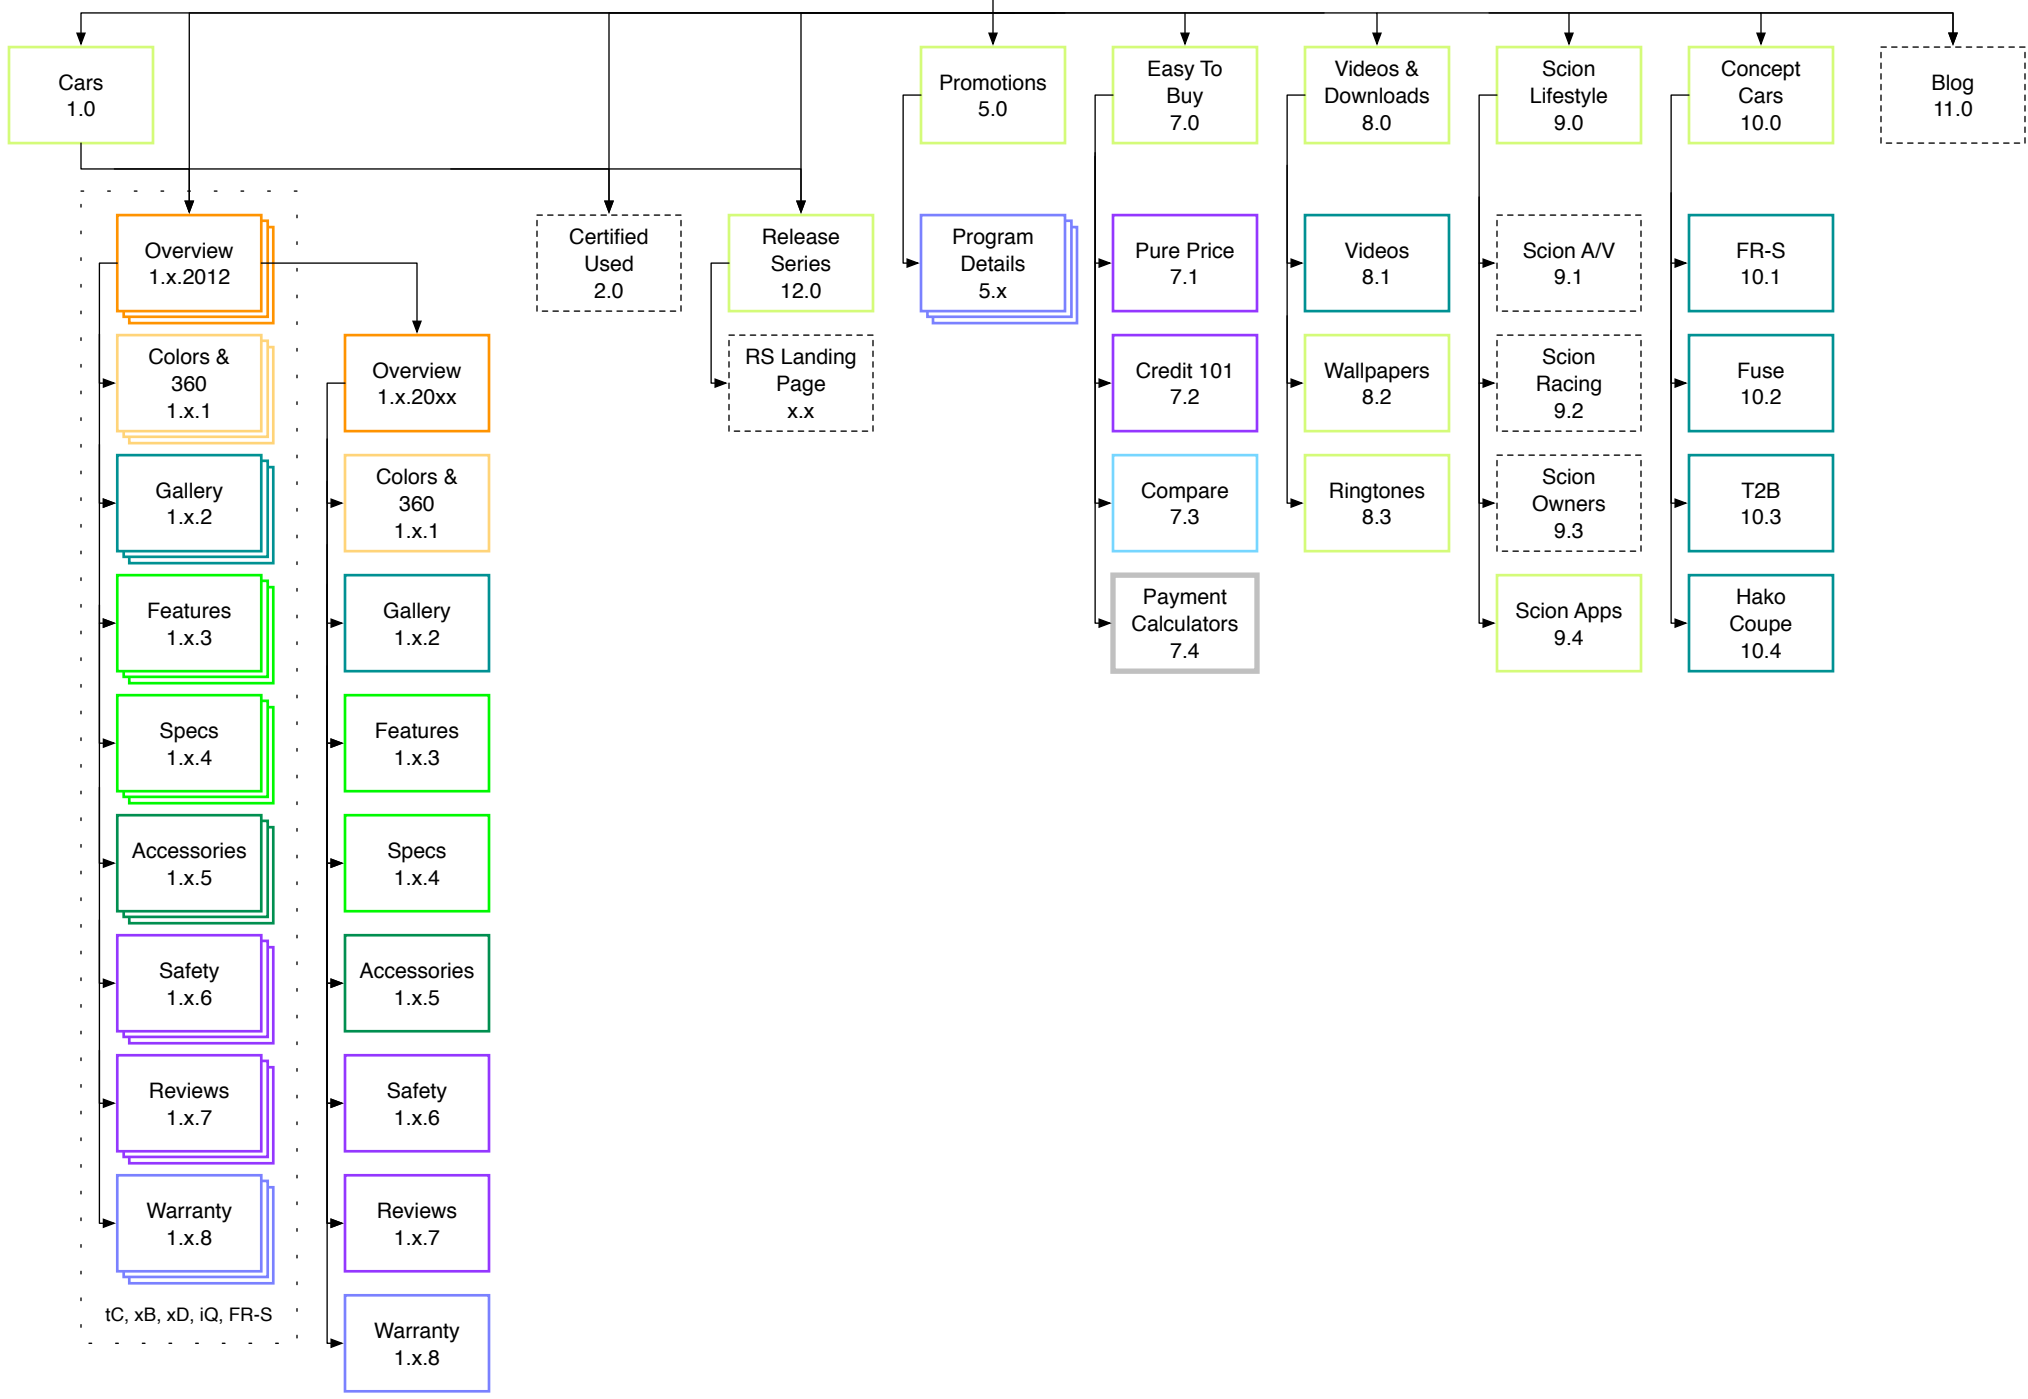

Utility Navigation

tC, xB, xD, iQ, FR-S

Key

Template Types

- 1. Marquee w/ Subs [Homepage]
- 2. Vehicle Anchor Page
- 3. 360° Gallery & Color Selector
- 4. Gallery
- 5. Accessories
- 6. Table Data
- 7. 3 Column Box Rows
- 8.1 2 Column: Wide Right
- 8.2 2 Column: Wide Left
- 9. Search Results
- 10. Compare
- 11. Find A Dealer
- 12. Pre-Owned
- Custom Non-Templated

Page Types/States

- External Page
- Modal Window

Footer Navigation*

Footer Navigation