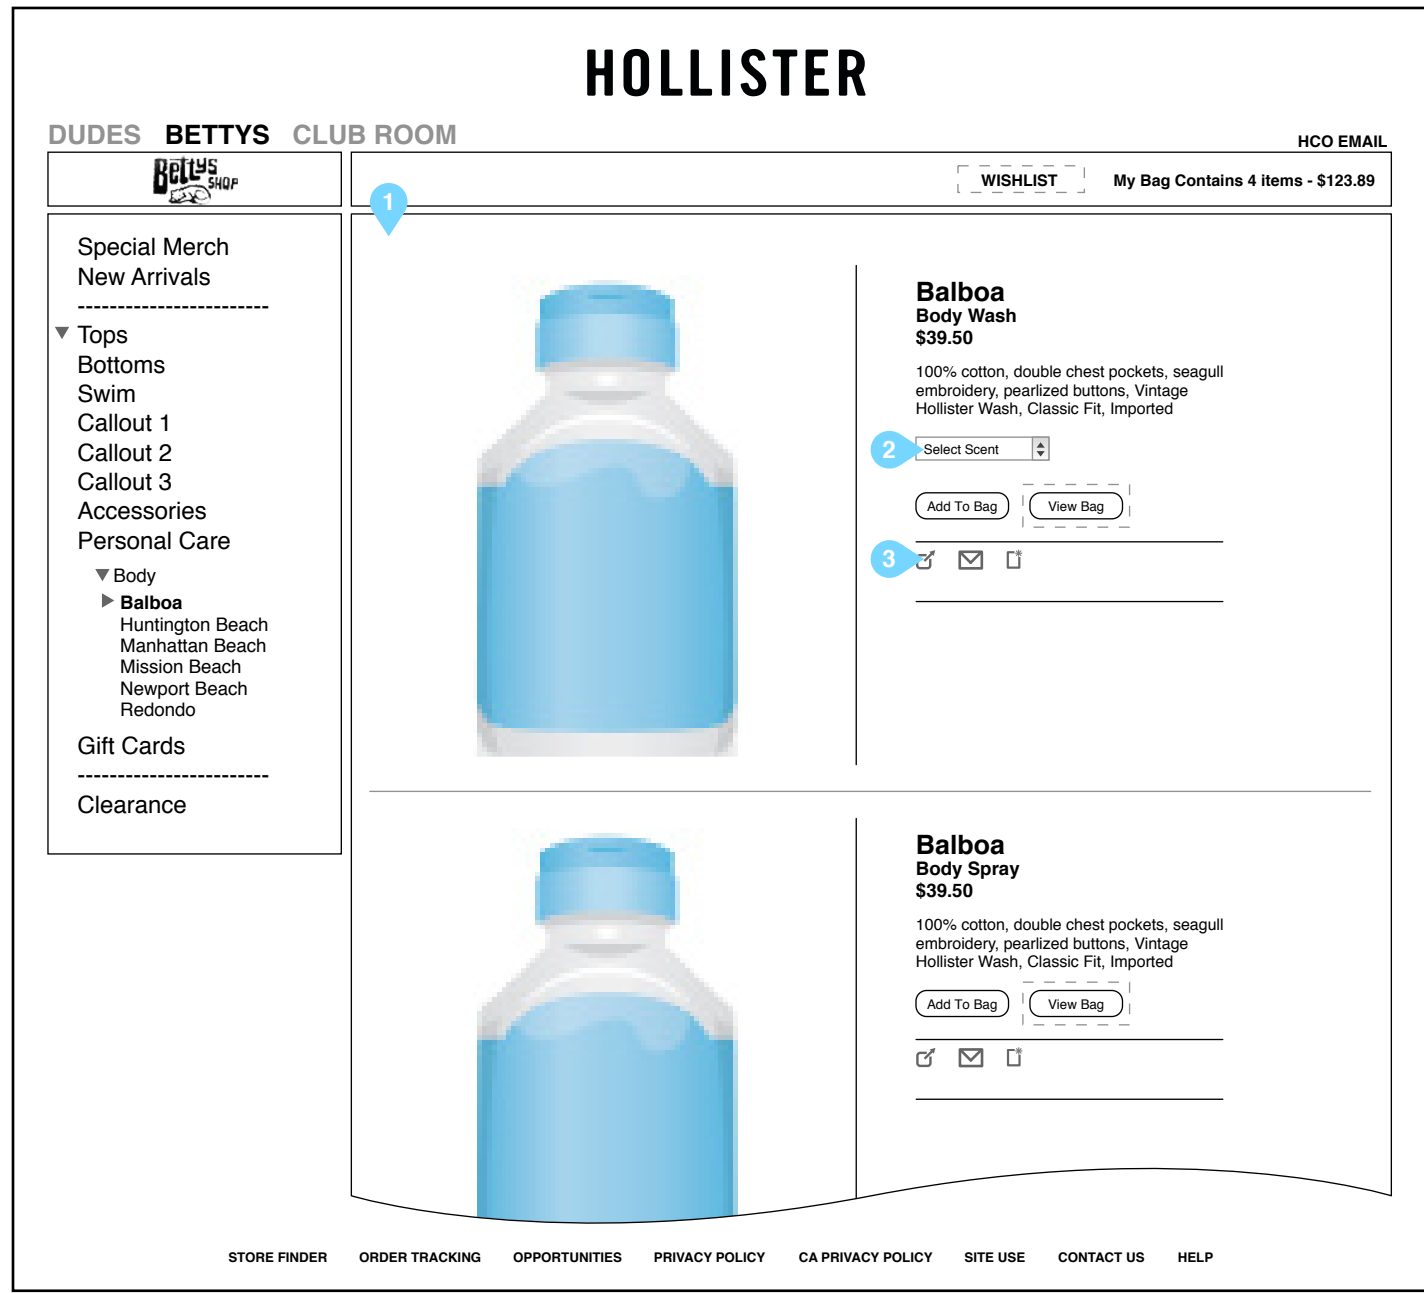

3.2 Sessions Multi-Product

Notes

1. **UI Exceptions**
   Roll Zoom, View Larger, Size Chart, Next - Prev UI elements DO NOT appear
2. **1. Expanding content area**
   Content area expands to fit, scrolling is handled via browser UI
3. **2. Scent Pulldown**
   Pulldown only appears in first item
4. **3. UI Icons**
   Only Print, Email To Friend and Wishlist icons appear