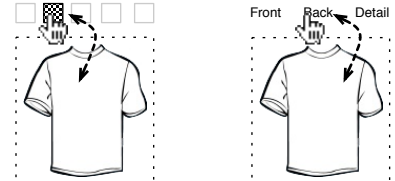

# 3.0a Product Zoom Views

Detail: View Extra Large

onClick switch loads corresponding color name

onClick swatch/thumbnail loads corresponding product image