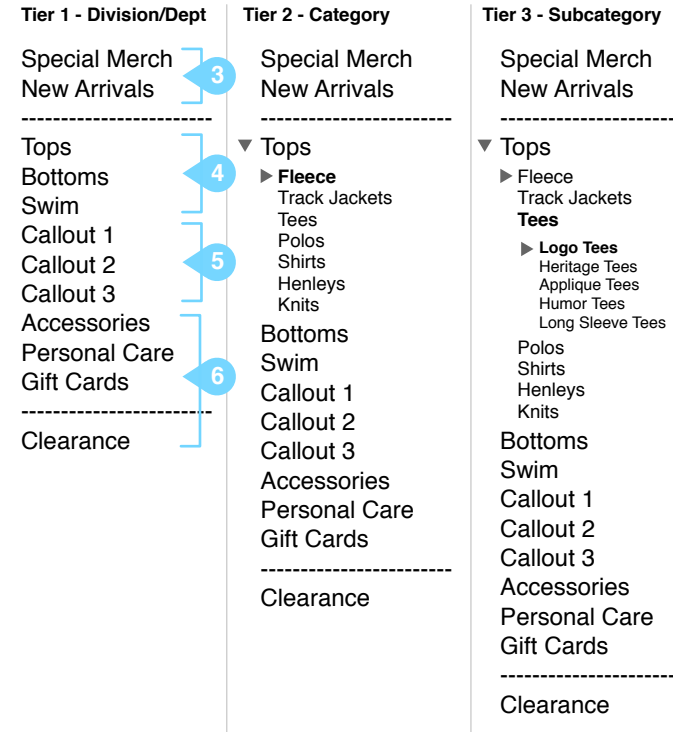

## Notes

- 1. Main Navigation**  
Appears globally
- 2. Wish List**  
Contextual item appears at homepage level only with active Wish List
- 3. My Bag display**  
Contextual item, appears at homepage level only when it contains items. Persistent display throughout.
- 4. Email Sign Up**  
Appears globally
- 5. Footer Navigation**  
Appears globally

---

Tops  
Bottoms  
Swim  
Callout 1  
Callout 2  
Callout 3  
Accessories  
Personal Care  
Gift Cards

---

Clearance 2

Division / Department Image

(Does not scale)

[STORE FINDER](#)
[ORDER TRACKING](#)
[OPPORTUNITIES](#)
[PRIVACY POLICY](#)
[CA PRIVACY POLICY](#)
[SITE USE](#)
[CONTACT US](#)
[HELP](#)

### Notes

- 1. Section Badge**  
Appears at Division level and below, correlates to current division or section
- 2. Clearance department level**  
Only available for US/Canada
- 3. Menu feature block**  
Fixed menu location, fixed content
- 4. Main Departments**  
Fixed menu location, fixed content
- 5. Callout Departments**  
Fixed menu location, variable content
- 6. Secondary Departments**  
Fixed menu location, fixed content

### Notes

- 1. Product image**  
onClick loads product page
- 2. Product name**  
onHover over product image, product name and price appear
- 3. Scroll bar / View All**  
Contextual UI elements appear only when scrollable area content exceeds three or more items
- 4. View All CTA**  
View All CTA displays all products