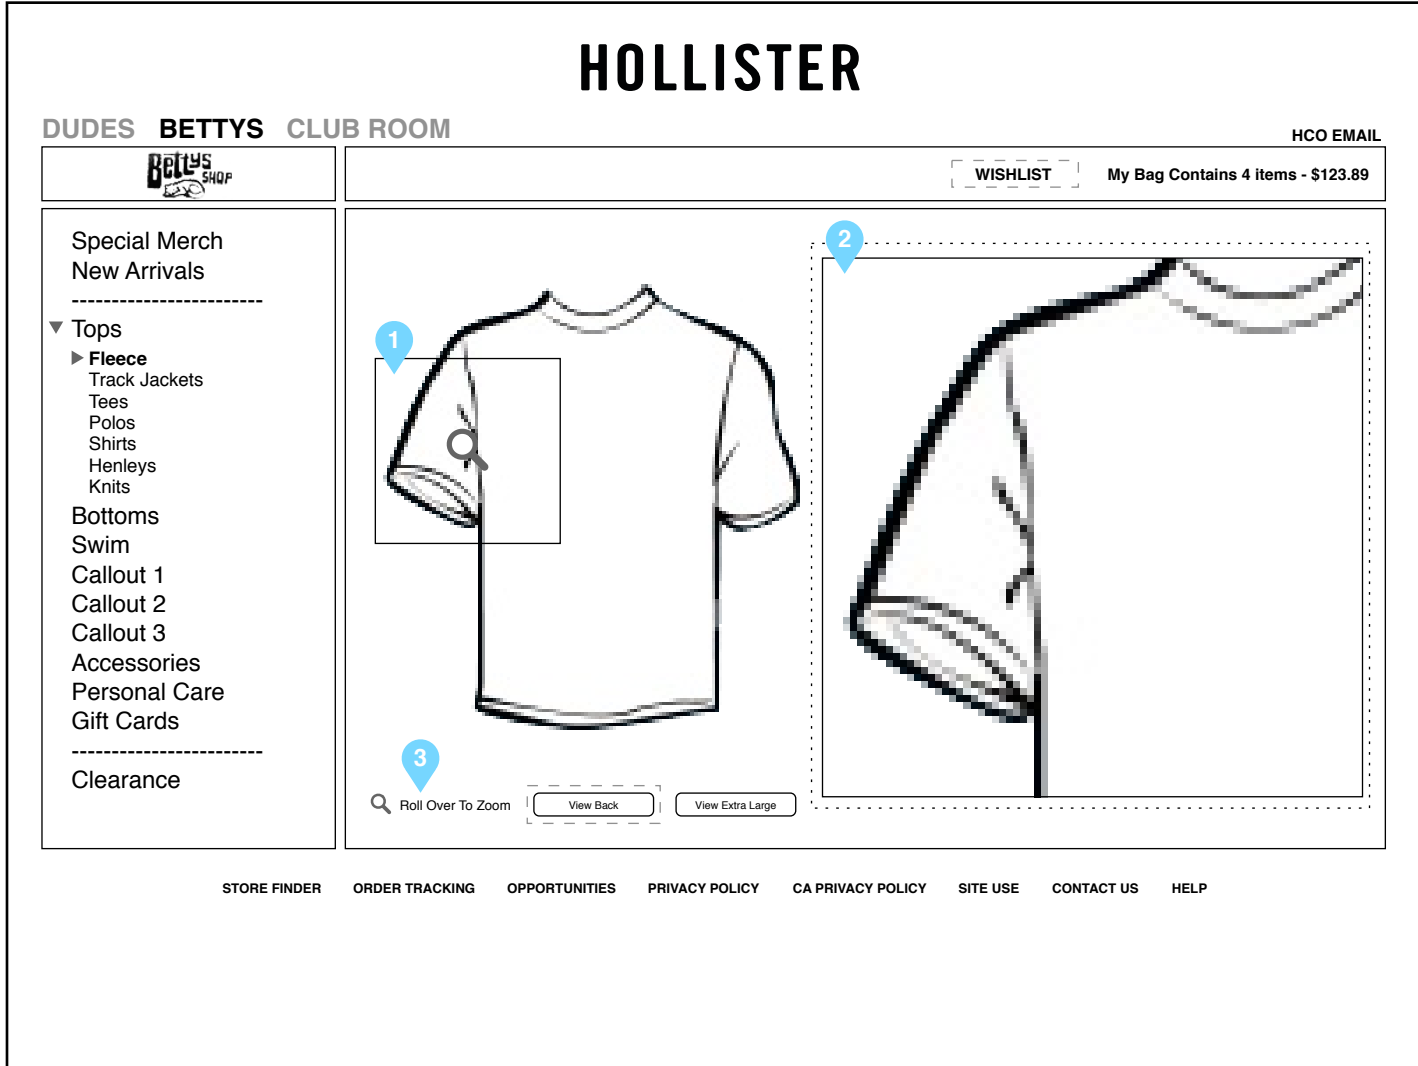

3.0a Product Zoom Views

Detail: View Extra Large