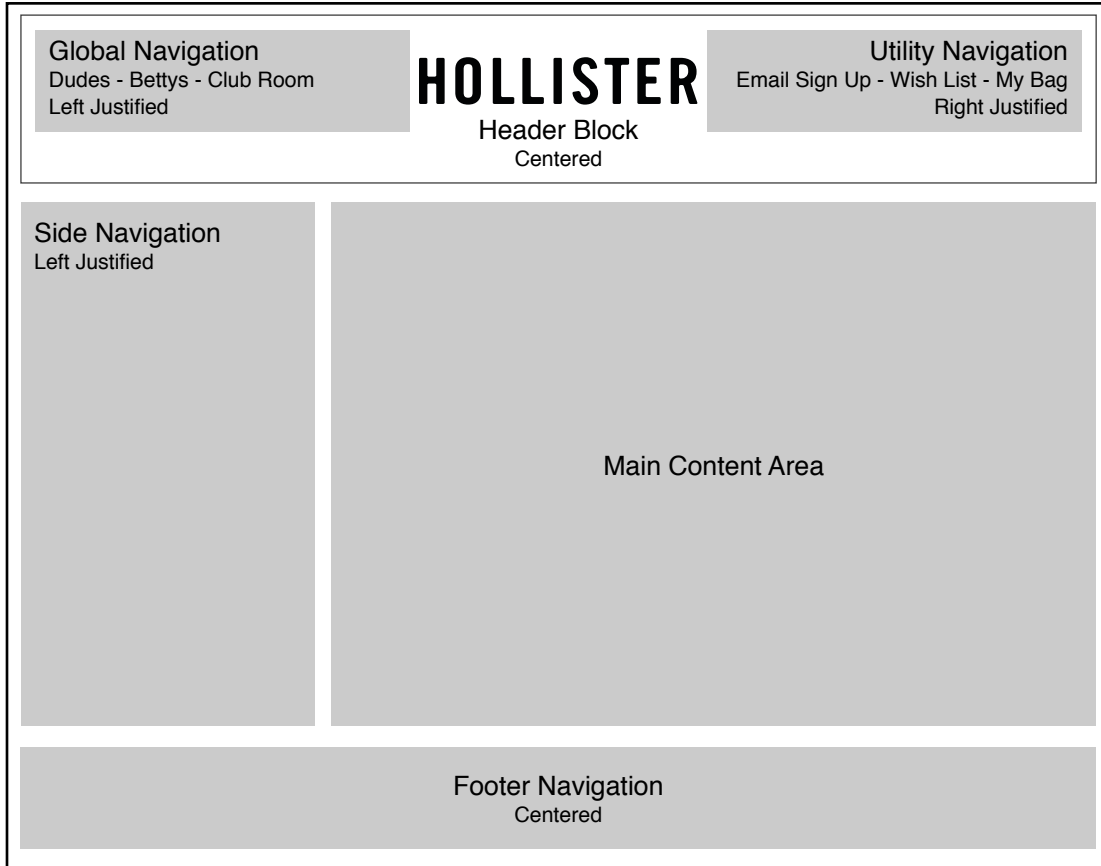

Template Behavior

Template Anatomy