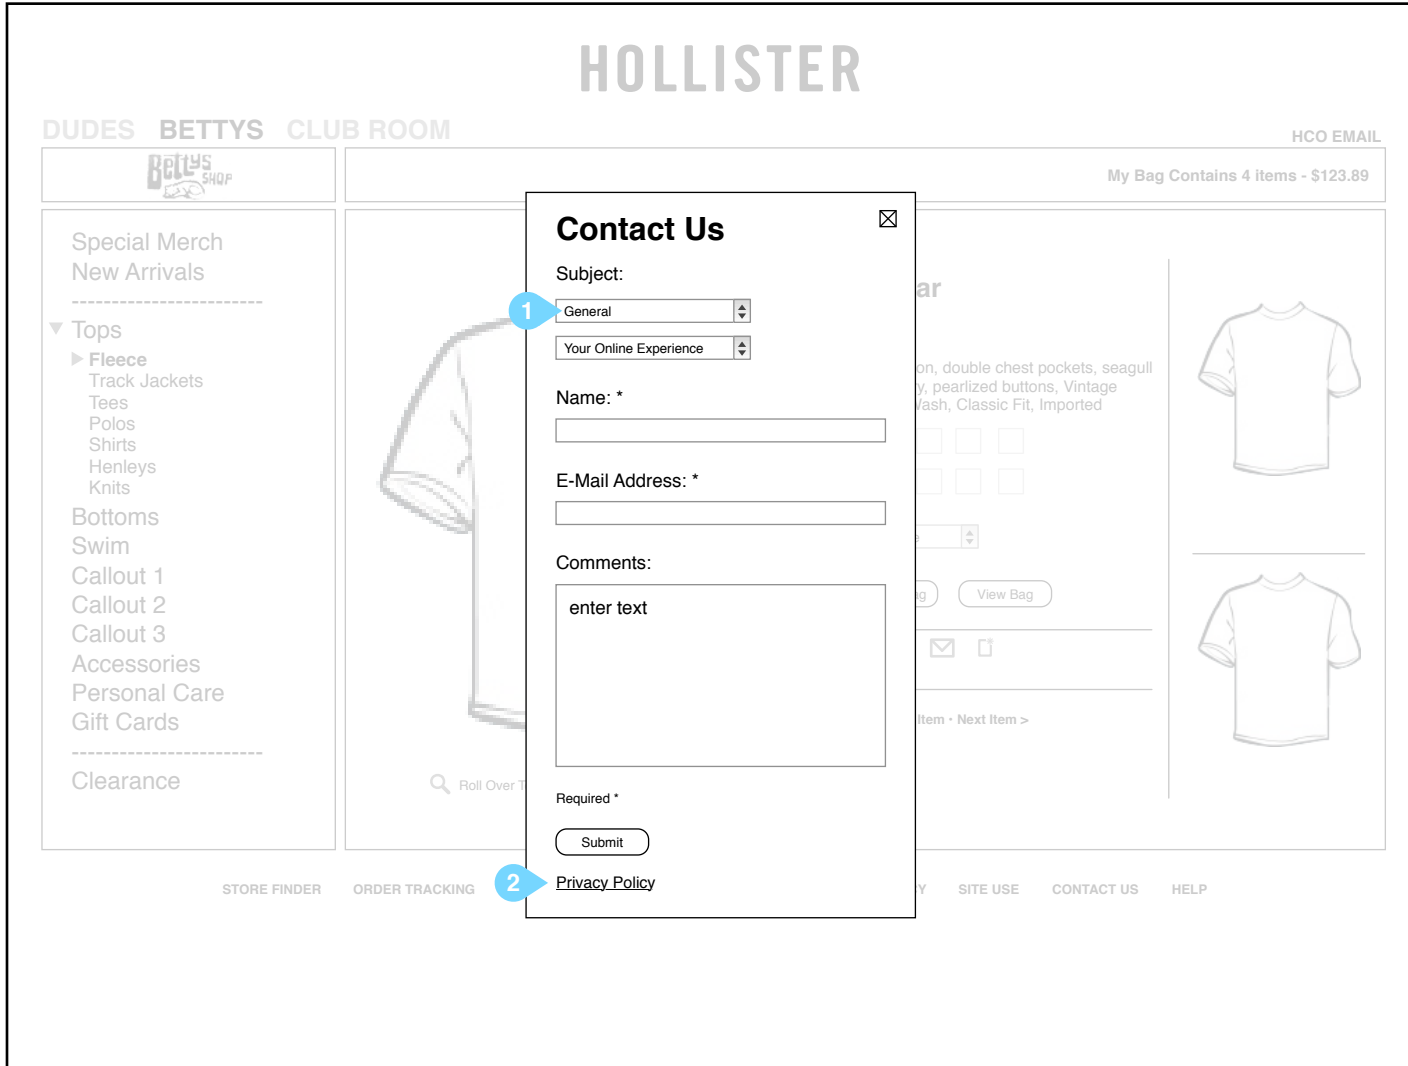

Footer Pages - Contact Us

Detail:

Subject Selections

General Subjects

- General
- Your Online Experience
- Your Store Experience
- Modeling
- Investor Relations
- Careers
- General

Subject 1 pulldown effects Subject 2 pulldown

Online Order Subjects

- Online Orders
- Order Status
- Returns / Exchanges
- Billing Inquiry
- Backorder
- Hollister Co. Gift Card
- Your Online Experience

Online Orders

Online Orders

Order Status

Hollister Co. Gift Card

Order Number: *

Order Number: *

Gift Card Number: *

Hollister Co. Stores Subjects

- Hollister Co. Stores
- Locations / New Stores
- Your Store Experience
- Careers
- Hollister Co. Gift Card
- Billing Inquiry
- Returns Exchanges

Hollister Co. Stores

Hollister Co. Gift Card

Gift Card Number: *

Hollister Co. Merch Subjects

- Hollister Co. Merchandise
- Product Questions
- Sizing
- Hollister Co. Quality

Technical Subjects

- Technical

Notes

1. Subject Pulldown

Defaults to first item - General

2. Privacy Policy

Links from within Fade Ups always open in new browser pop up window globally

3. Online Orders Subject

Selection reveals Order Number field

4. Online Orders & Gift Card Subject

Selection reveals Order Number and Gift Card Number field

5. Gift Card Subject

Selection reveals Gift Card Number field

6. Technical Subject

Selection hides second subject pulldown