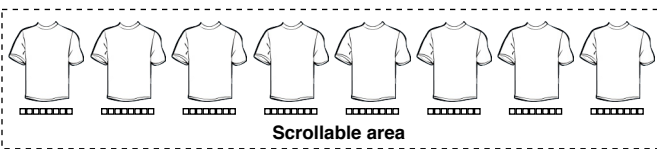

### Detail: Category display scroll bar

Width of scroll bar handle reacts to amount of content in scrollable area

Less content

More content