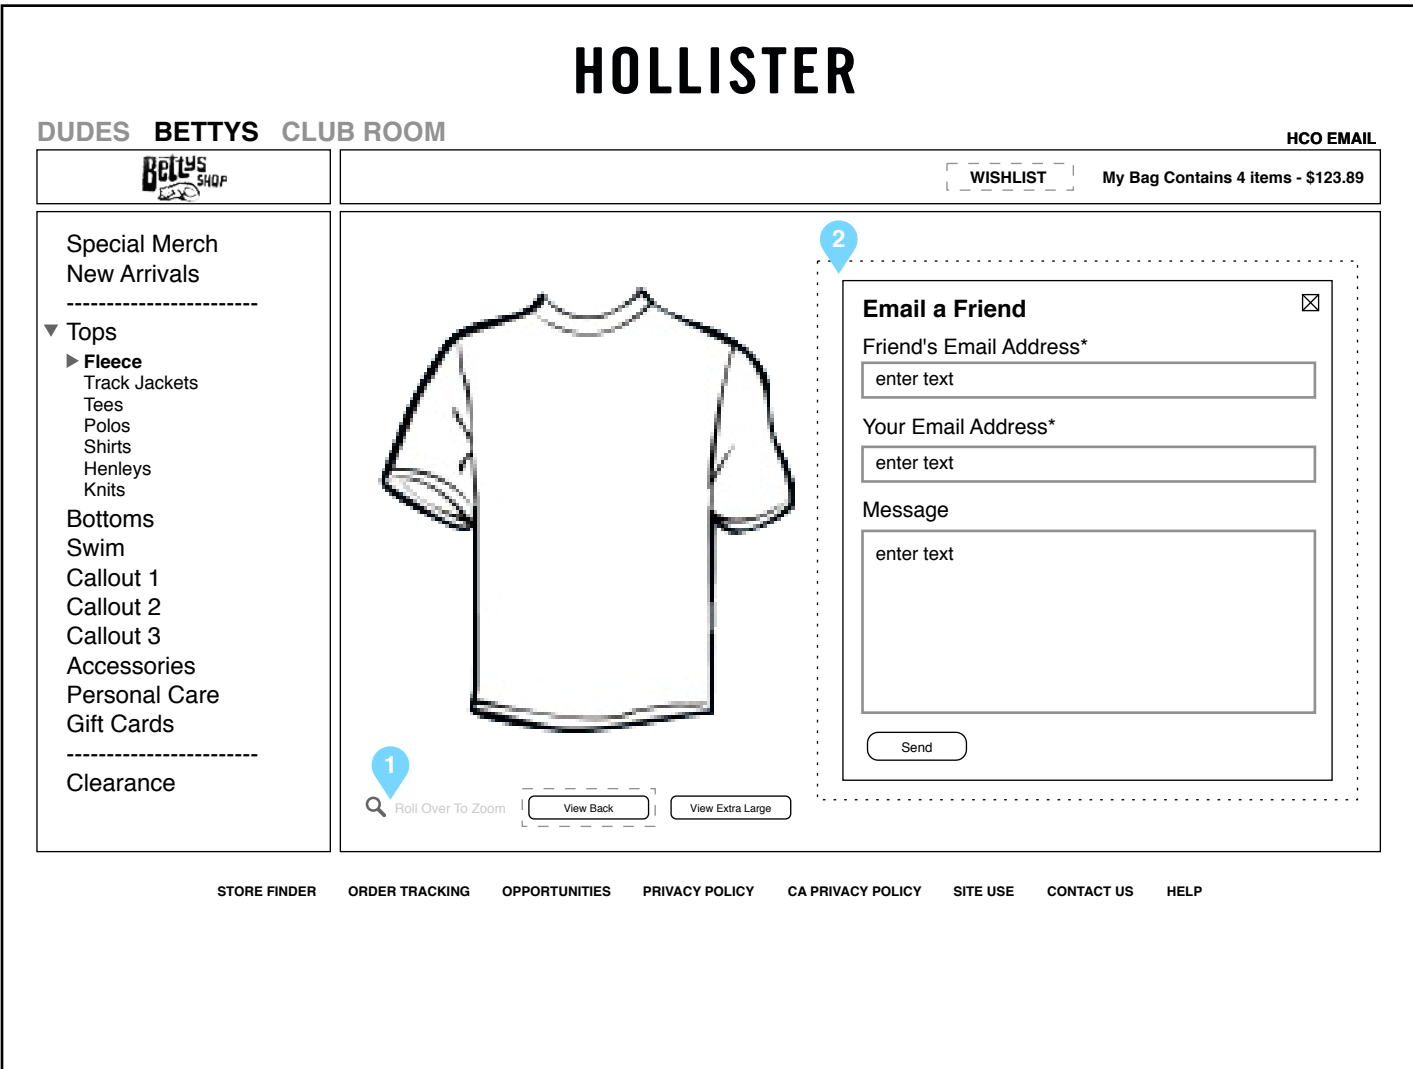

3.0b Product - Pop Over Window Handling