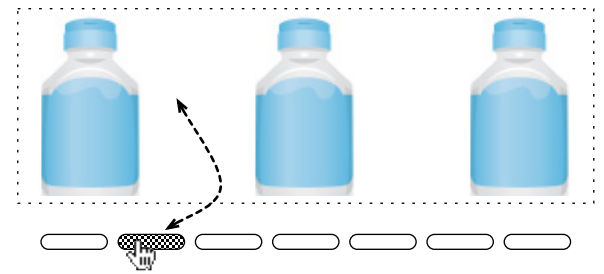

Notes

1. **1. Product image**
   onClick loads multi product page
2. **2. Product name**
   onHover product name and price appear
3. **3. Collection CTA**
   onClick corresponding product images load into display area