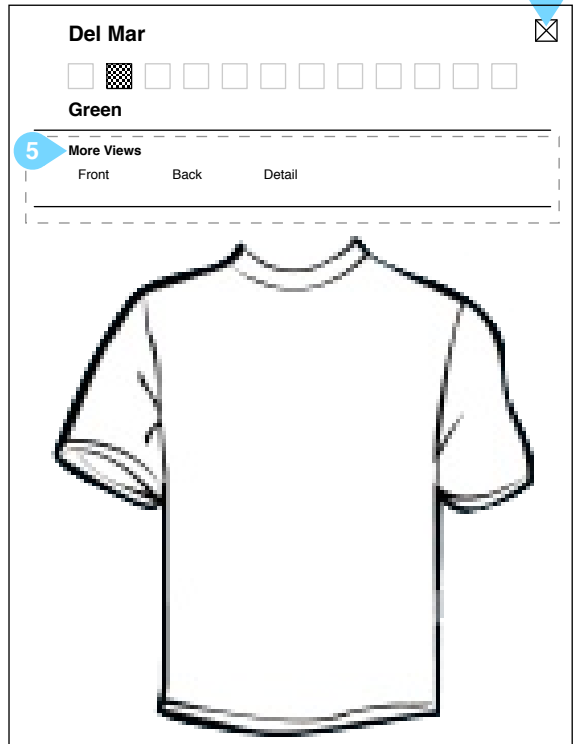

onClick switch loads corresponding color name