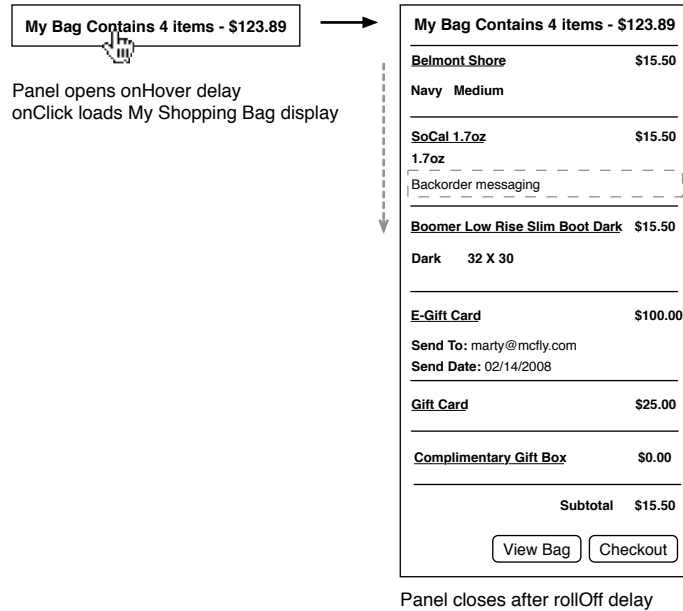

Global Behavior

Detail: Global My Bag behavior