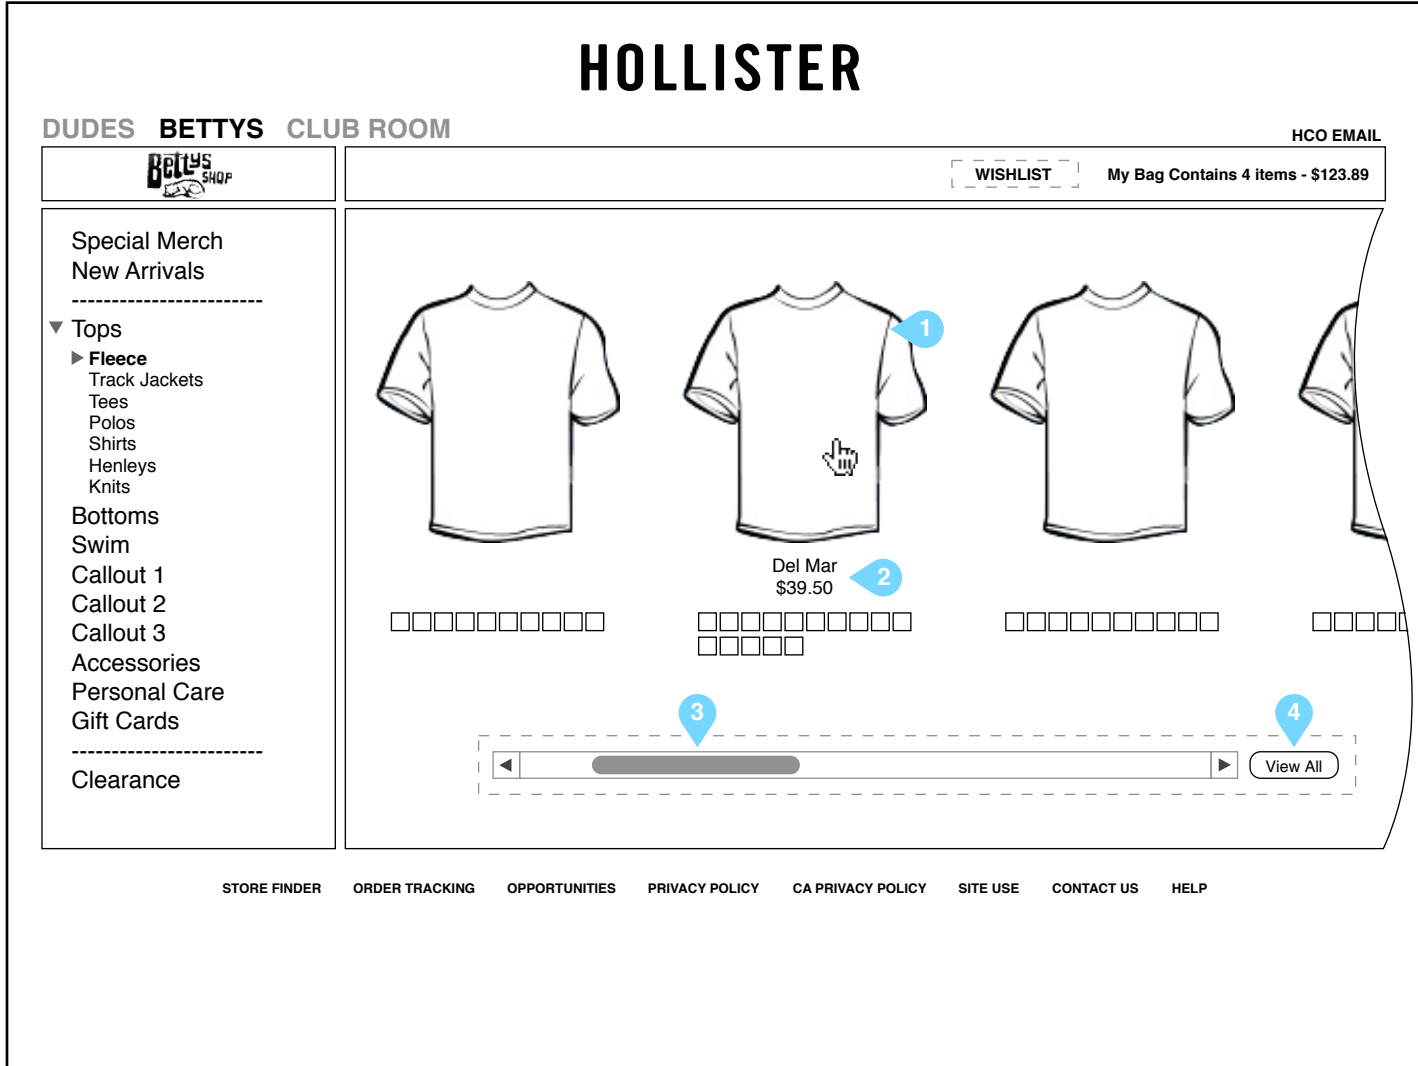

2.0 Category / Subcategory

Detail: Swatch behavior

onClick swatch loads corresponding product image